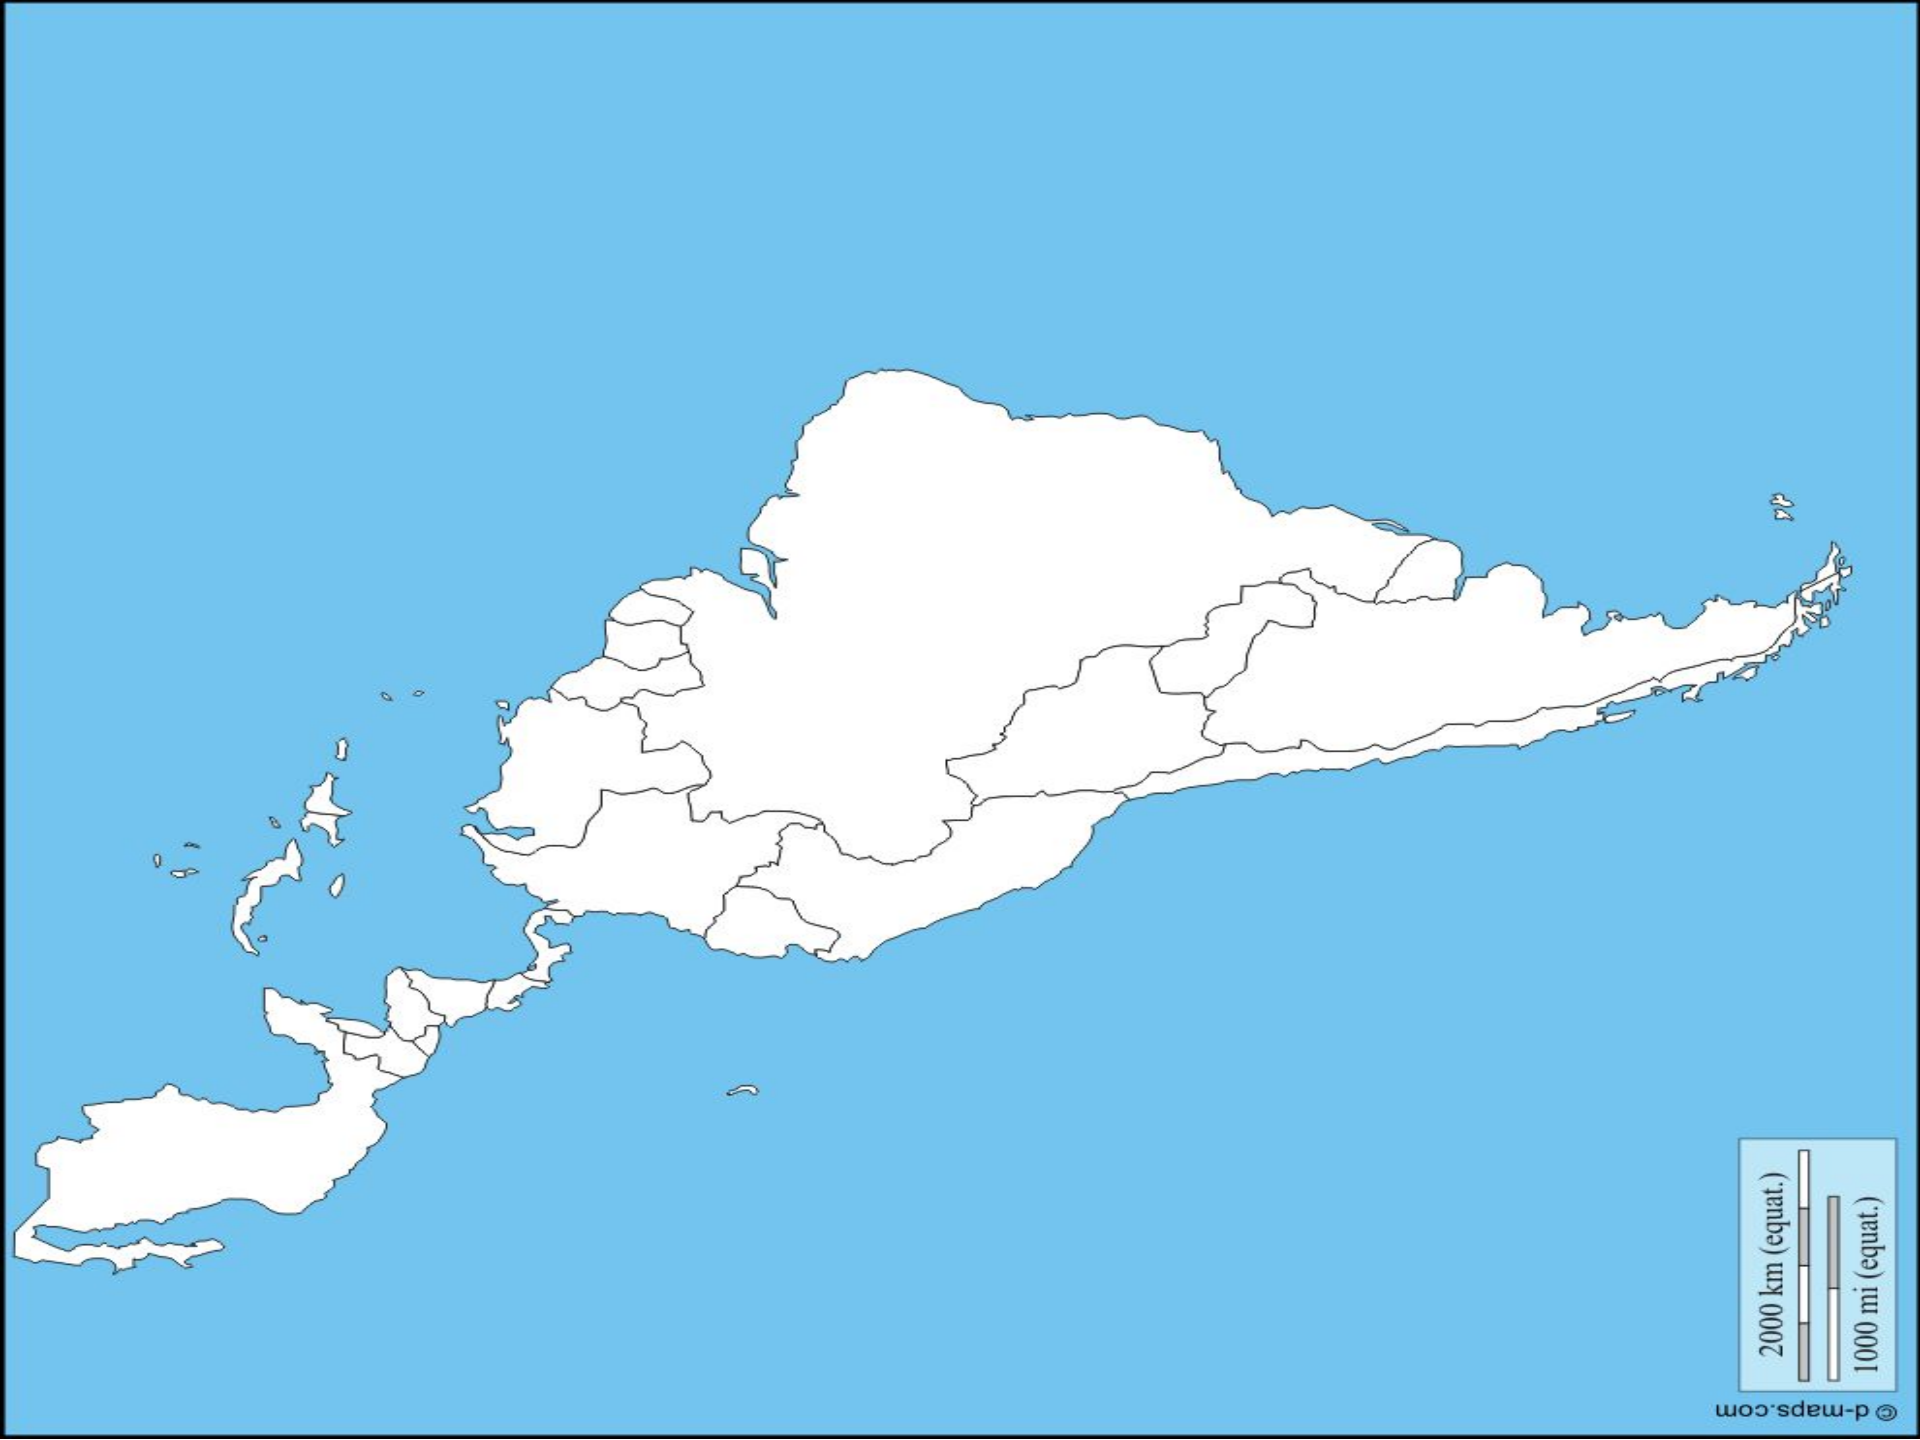

FIG. 45.—Man's head plotted on Mercator projection.

Europe

Europe	France	Moldova	Slovakia
Countries/ Territories	Germany	Montenegro	Slovenia
Albania	Great Britain	Netherlands	Spain
Austria	Greece	Northern Ireland	Sweden
Belarus	Hungary	Norway	Switzerland
Belgium	Iceland	Portugal	Ukraine
Bulgaria	Italy	Republic of Ireland	Bosnia-Herzegovina
Croatia	Latvia	Romania	Macedonia
Czech Republic	Lithuania	Serbia	Finland
Denmark	Estonia		
Cities		Geographical Features	
Dublin	Rome	Adriatic Sea	Aegean Sea
London	Warsaw	Baltic Sea	Black Sea
Paris	Prague	North Sea	Mediterranean Sea
Madrid	Sarajevo	Thames River	Rhine River
Lisbon	Belgrade	Elbe River	Volga River
Brussels	Athens	Danube River	Ural Mtns
Amsterdam	Kiev	Caucasus Mtns	Alps Mtns
Berlin	Moscow	Pyrenees Mtns	English Channel
Bern	Oslo	Ionian Sea	Dnieper River
Stockholm	Helsinki	Great European Plain	

2000 km (equat.)
1000 mi (equat.)

**Southwest
Asia**

Southwest Asia

Countries/ Territories

Yemen	Israel	Bahrain	Iraq
India	Jordan	Saudi Arabia	Oman
Iran	Kuwait	Turkey	United Arab Emirates
Qatar	Lebanon	Syria	Palestine