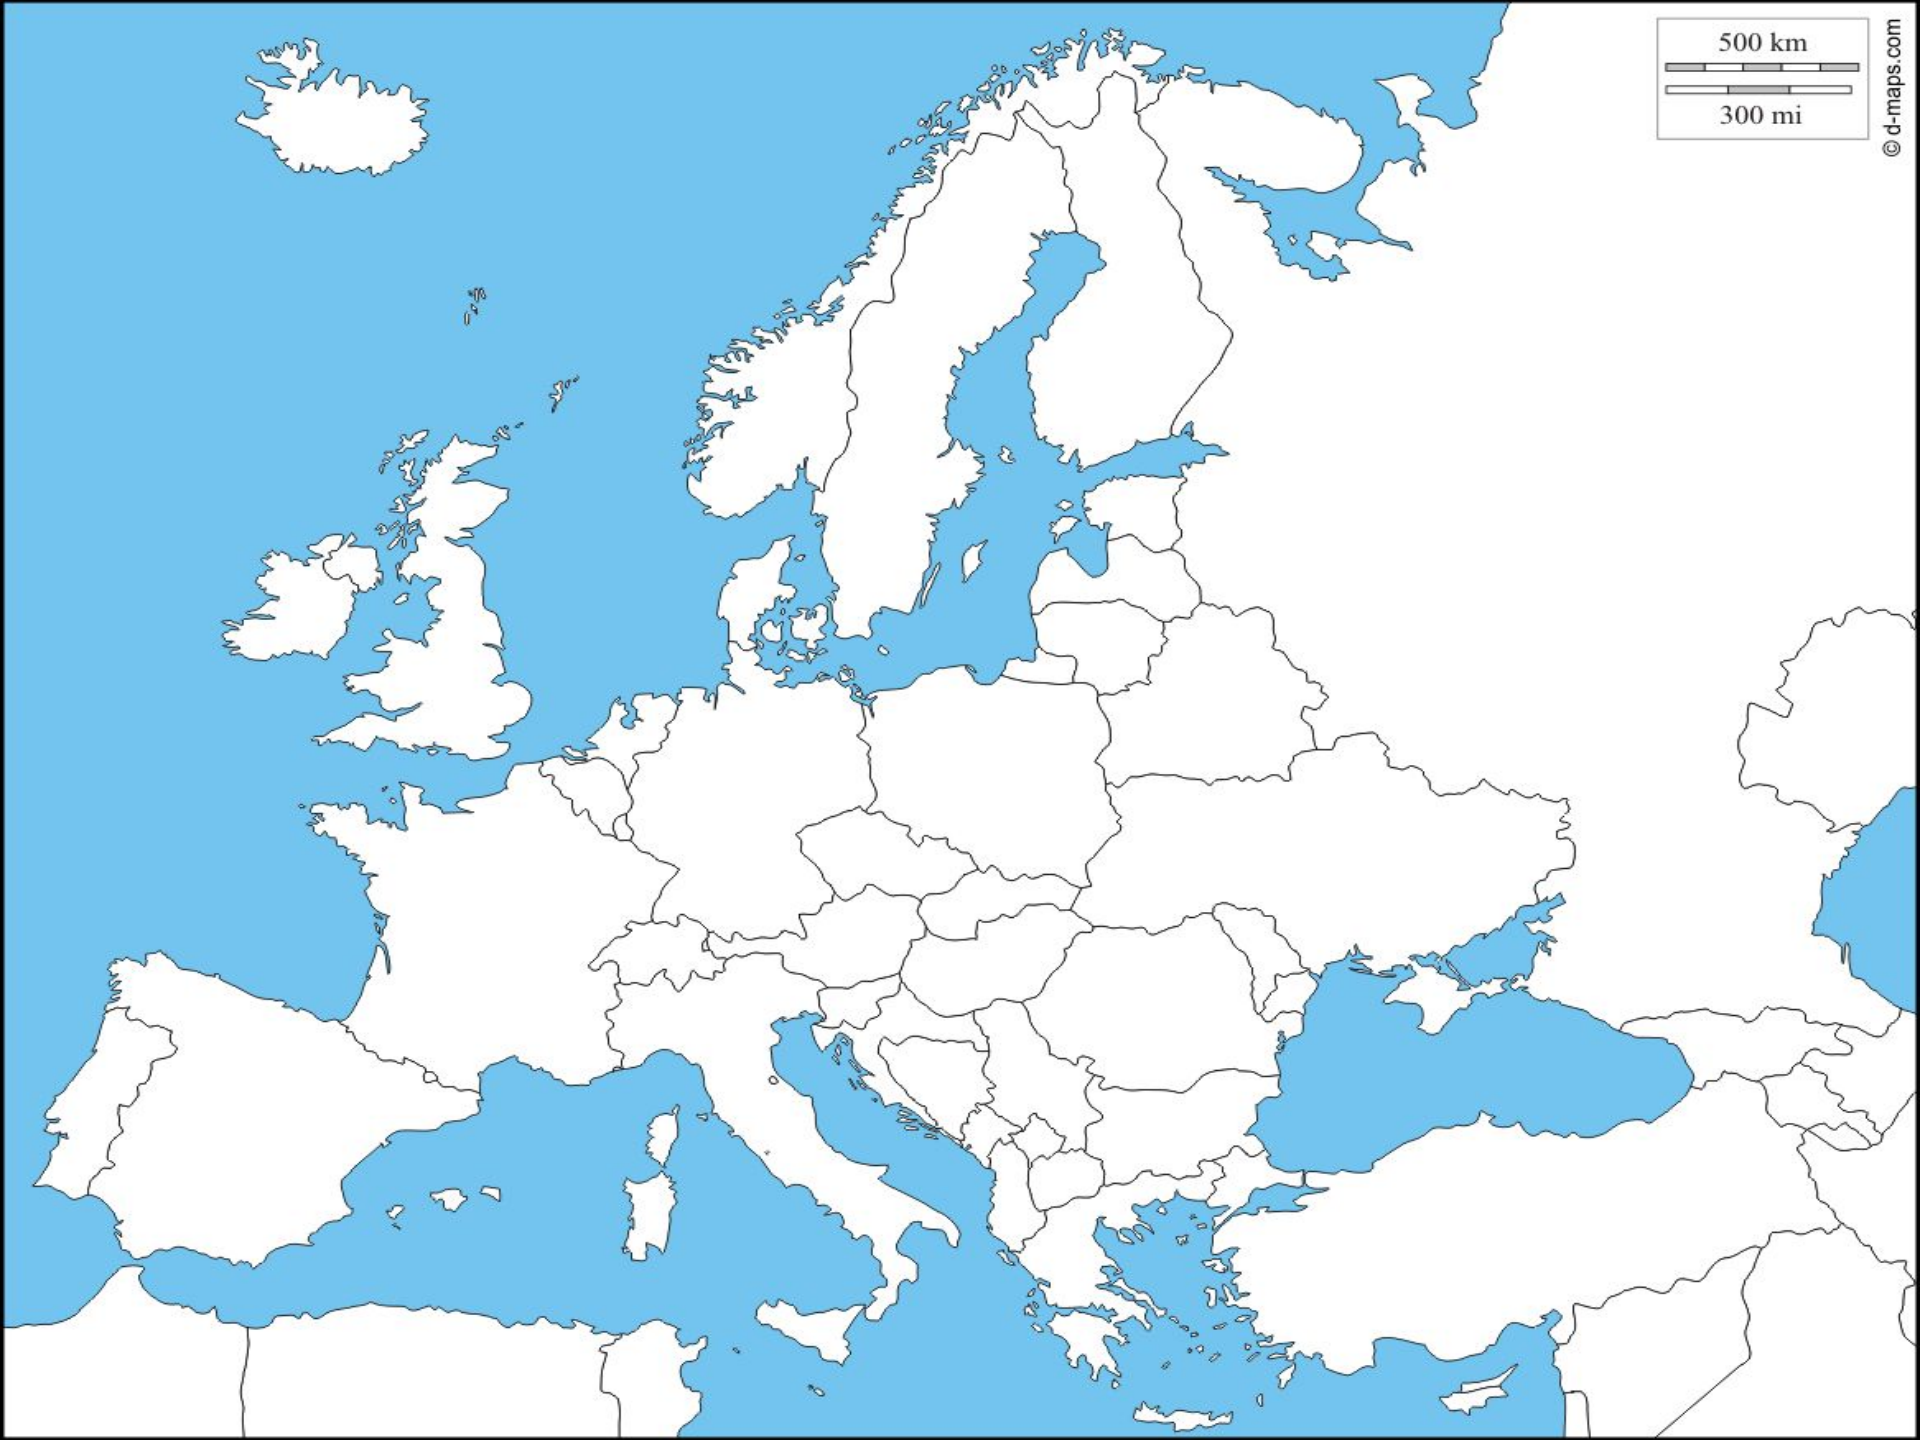

FIG. 45.—Man's head plotted on Mercator projection.

Europe

Europe	France	Moldova	Slovakia
Countries/ Territories	Germany	Montenegro	Slovenia
Albania	Great Britain	Netherlands	Spain
Austria	Greece	Northern Ireland	Sweden
Belarus	Hungary	Norway	Switzerland
Belgium	Iceland	Portugal	Ukraine
Bulgaria	Italy	Republic of Ireland	Bosnia-Herzegovina
Croatia	Latvia	Romania	Macedonia
Czech Republic	Lithuania	Serbia	Finland
Denmark	Estonia		
Cities		Geographical Features	
Dublin	Rome	Adriatic Sea	Aegean Sea
London	Warsaw	Baltic Sea	Black Sea
Paris	Prague	North Sea	Mediterranean Sea
Madrid	Sarajevo	Thames River	Rhine River
Lisbon	Belgrade	Elbe River	Volga River
Brussels	Athens	Danube River	Ural Mtns
Amsterdam	Kiev	Caucasus Mtns	Alps Mtns
Berlin	Moscow	Pyrenees Mtns	English Channel
Bern	Oslo	Ionian Sea	Dnieper River
Stockholm	Helsinki	Great European Plain	

2000 km (equat.)
1000 mi (equat.)

**Southwest
Asia**

Southwest Asia

Countries/ Territories

Yemen	Israel	Bahrain	Iraq
India	Jordan	Saudi Arabia	Oman
Iran	Kuwait	Turkey	United Arab Emirates
Qatar	Lebanon	Syria	Palestine

Africa

Africa	Liberia	Nigeria	Tunisia
Countries	Libya	Rwanda	Zimbabwe
Algeria	Madagascar	Somalia	Democratic Republic of Congo
Angola	Morocco	South Africa	Ivory Coast (Cote D'Ivoire)
Burundi	Mozambique	Sudan	South Sudan
Egypt	Namibia	Tanzania	Mauritania
Ethiopia	Guinea-Bissau	Sierra Leone	Togo
Kenya	Burkina Faso	Guinea	Eritrea
Gambia	Rep. of Congo	Uganda	Malawi
Ghana	Lesotho	Swaziland	Niger
Djibouti	Chad	Central African Rep	Cameroon
Botswana	Zambia	Mali	
Cities	Geographical Features		
Cairo	Atlantic Ocean	Indian Ocean	Kasai River
Cape Town	Mediterranean Sea	Red Sea	Orange River
Johannesburg	Nile River	Sahara Desert	Lake Tanganyika
Monrovia	Kalahari Desert	Congo River	Lake Malawi
Kigali	Great Rift Valley	Lake Victoria	Lake Bangweulu
Pretoria	Atlas Mountains	Sinai Peninsula	Zambezi River
Tripoli	Niger River	Lake Victoria	Lake Chad
Lagos	Lake Turkana	Lake Volta	
Nairobi			
Lagos			