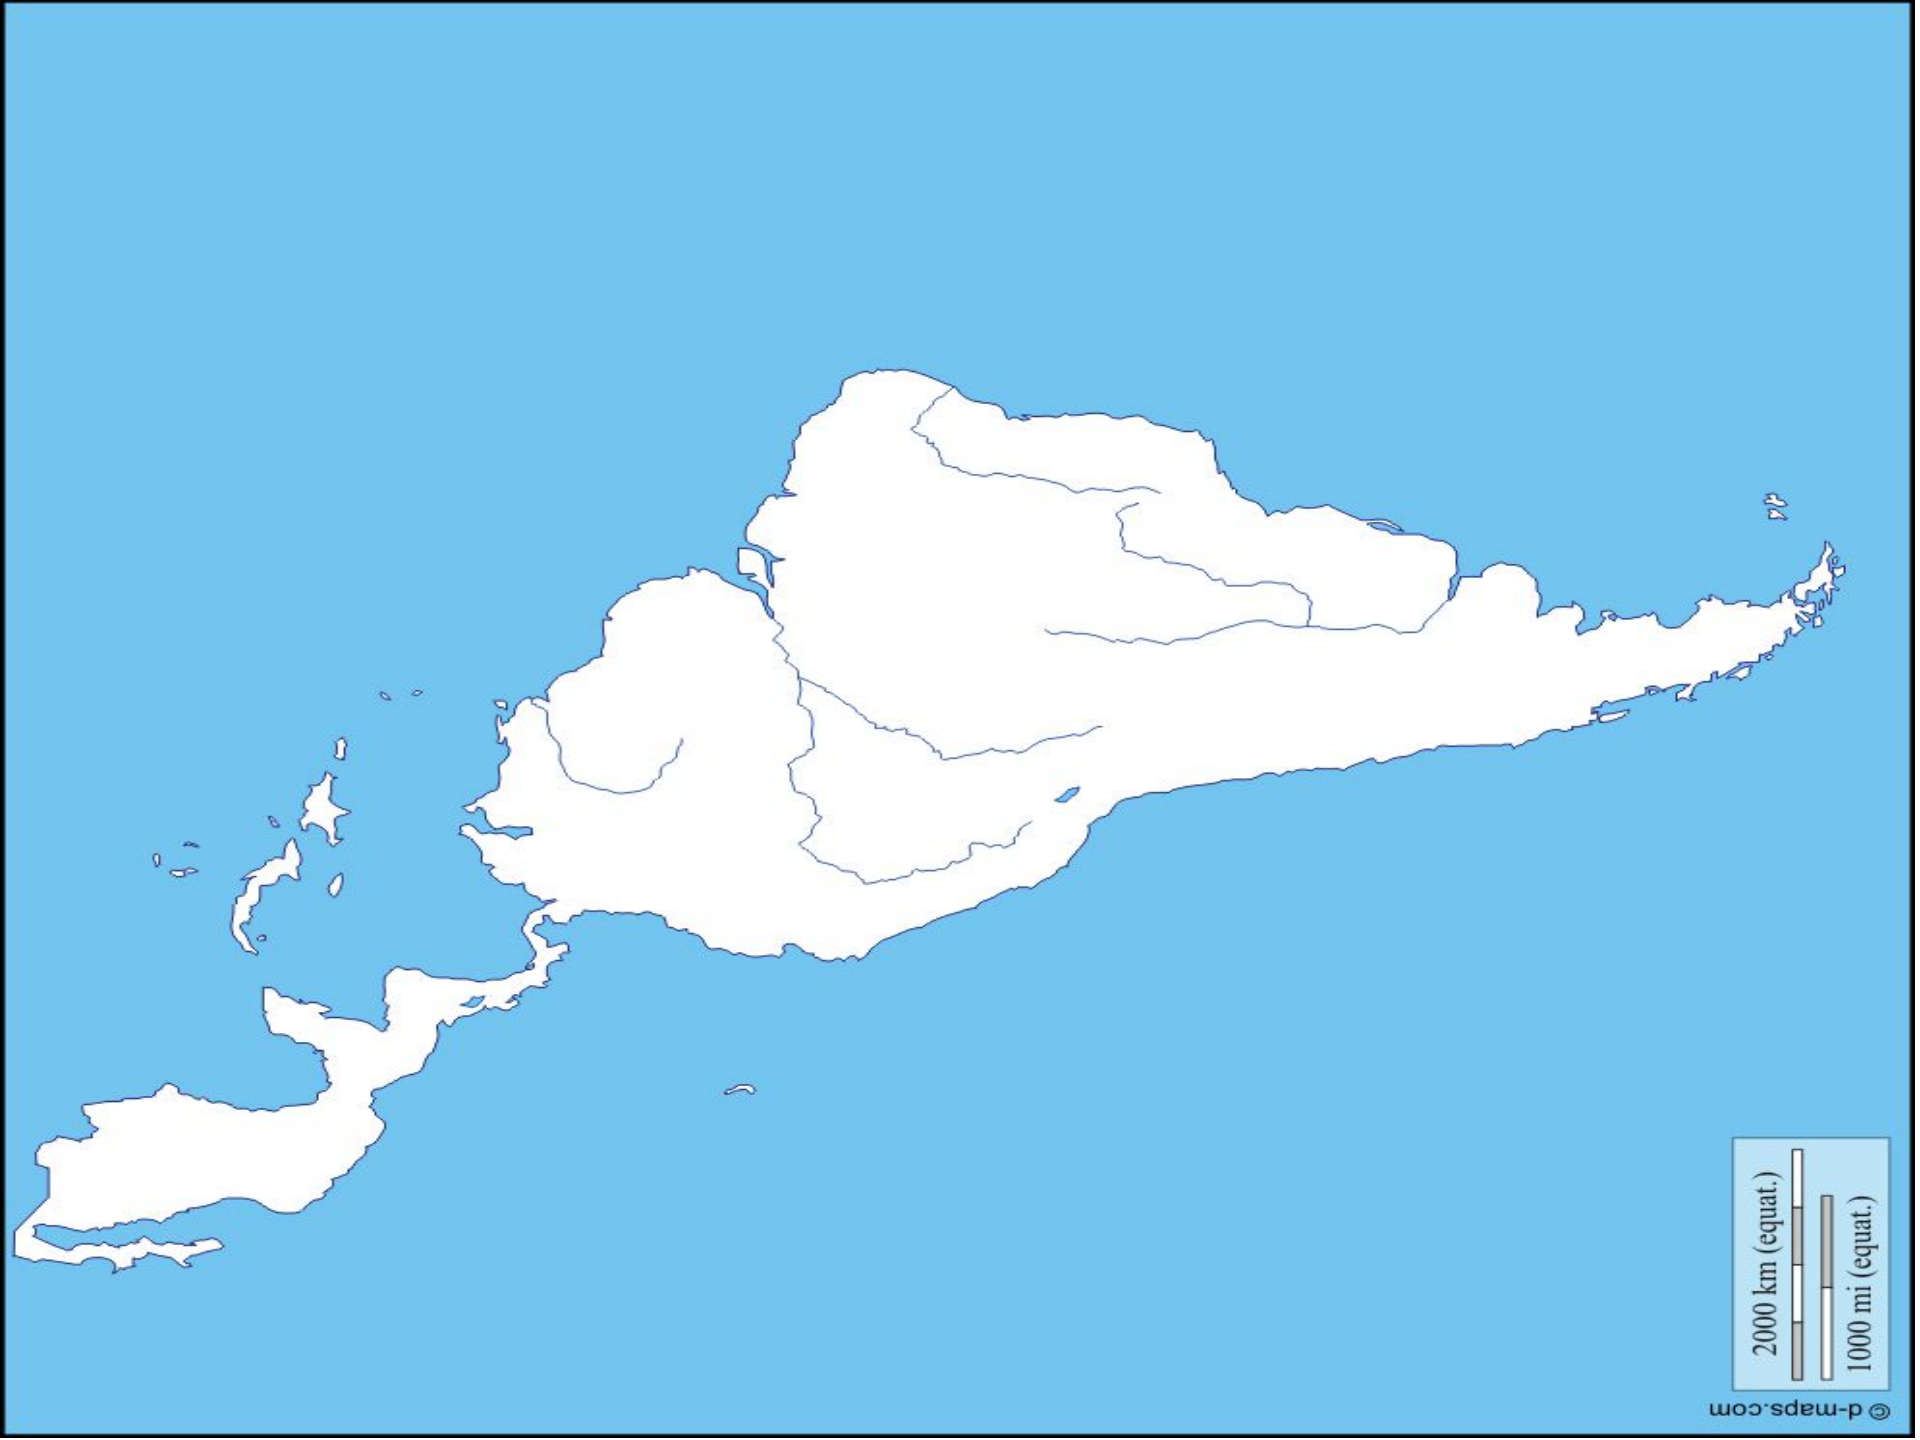

FIG. 45.—Man's head plotted on Mercator projection.

Europe

Europe	France	Moldova	Slovakia
Countries/ Territories	Germany	Montenegro	Slovenia
Albania	Great Britain	Netherlands	Spain
Austria	Greece	Northern Ireland	Sweden
Belarus	Hungary	Norway	Switzerland
Belgium	Iceland	Portugal	Ukraine
Bulgaria	Italy	Republic of Ireland	Bosnia-Herzegovina
Croatia	Latvia	Romania	Macedonia
Czech Republic	Lithuania	Serbia	Finland
Denmark	Estonia		
Cities		Geographical Features	
Dublin	Rome	Adriatic Sea	Aegean Sea
London	Warsaw	Baltic Sea	Black Sea
Paris	Prague	North Sea	Mediterranean Sea
Madrid	Sarajevo	Thames River	Rhine River
Lisbon	Belgrade	Elbe River	Volga River
Brussels	Athens	Danube River	Ural Mtns
Amsterdam	Kiev	Caucasus Mtns	Alps Mtns
Berlin	Moscow	Pyrenees Mtns	English Channel
Bern	Oslo	Ionian Sea	Dnieper River
Stockholm	Helsinki	Great European Plain	

2000 km (equat.)
1000 mi (equat.)

**Southwest
Asia**

Southwest Asia

Countries/ Territories

Yemen	Israel	Bahrain	Iraq
India	Jordan	Saudi Arabia	Oman
Iran	Kuwait	Turkey	United Arab Emirates
Qatar	Lebanon	Syria	Palestine