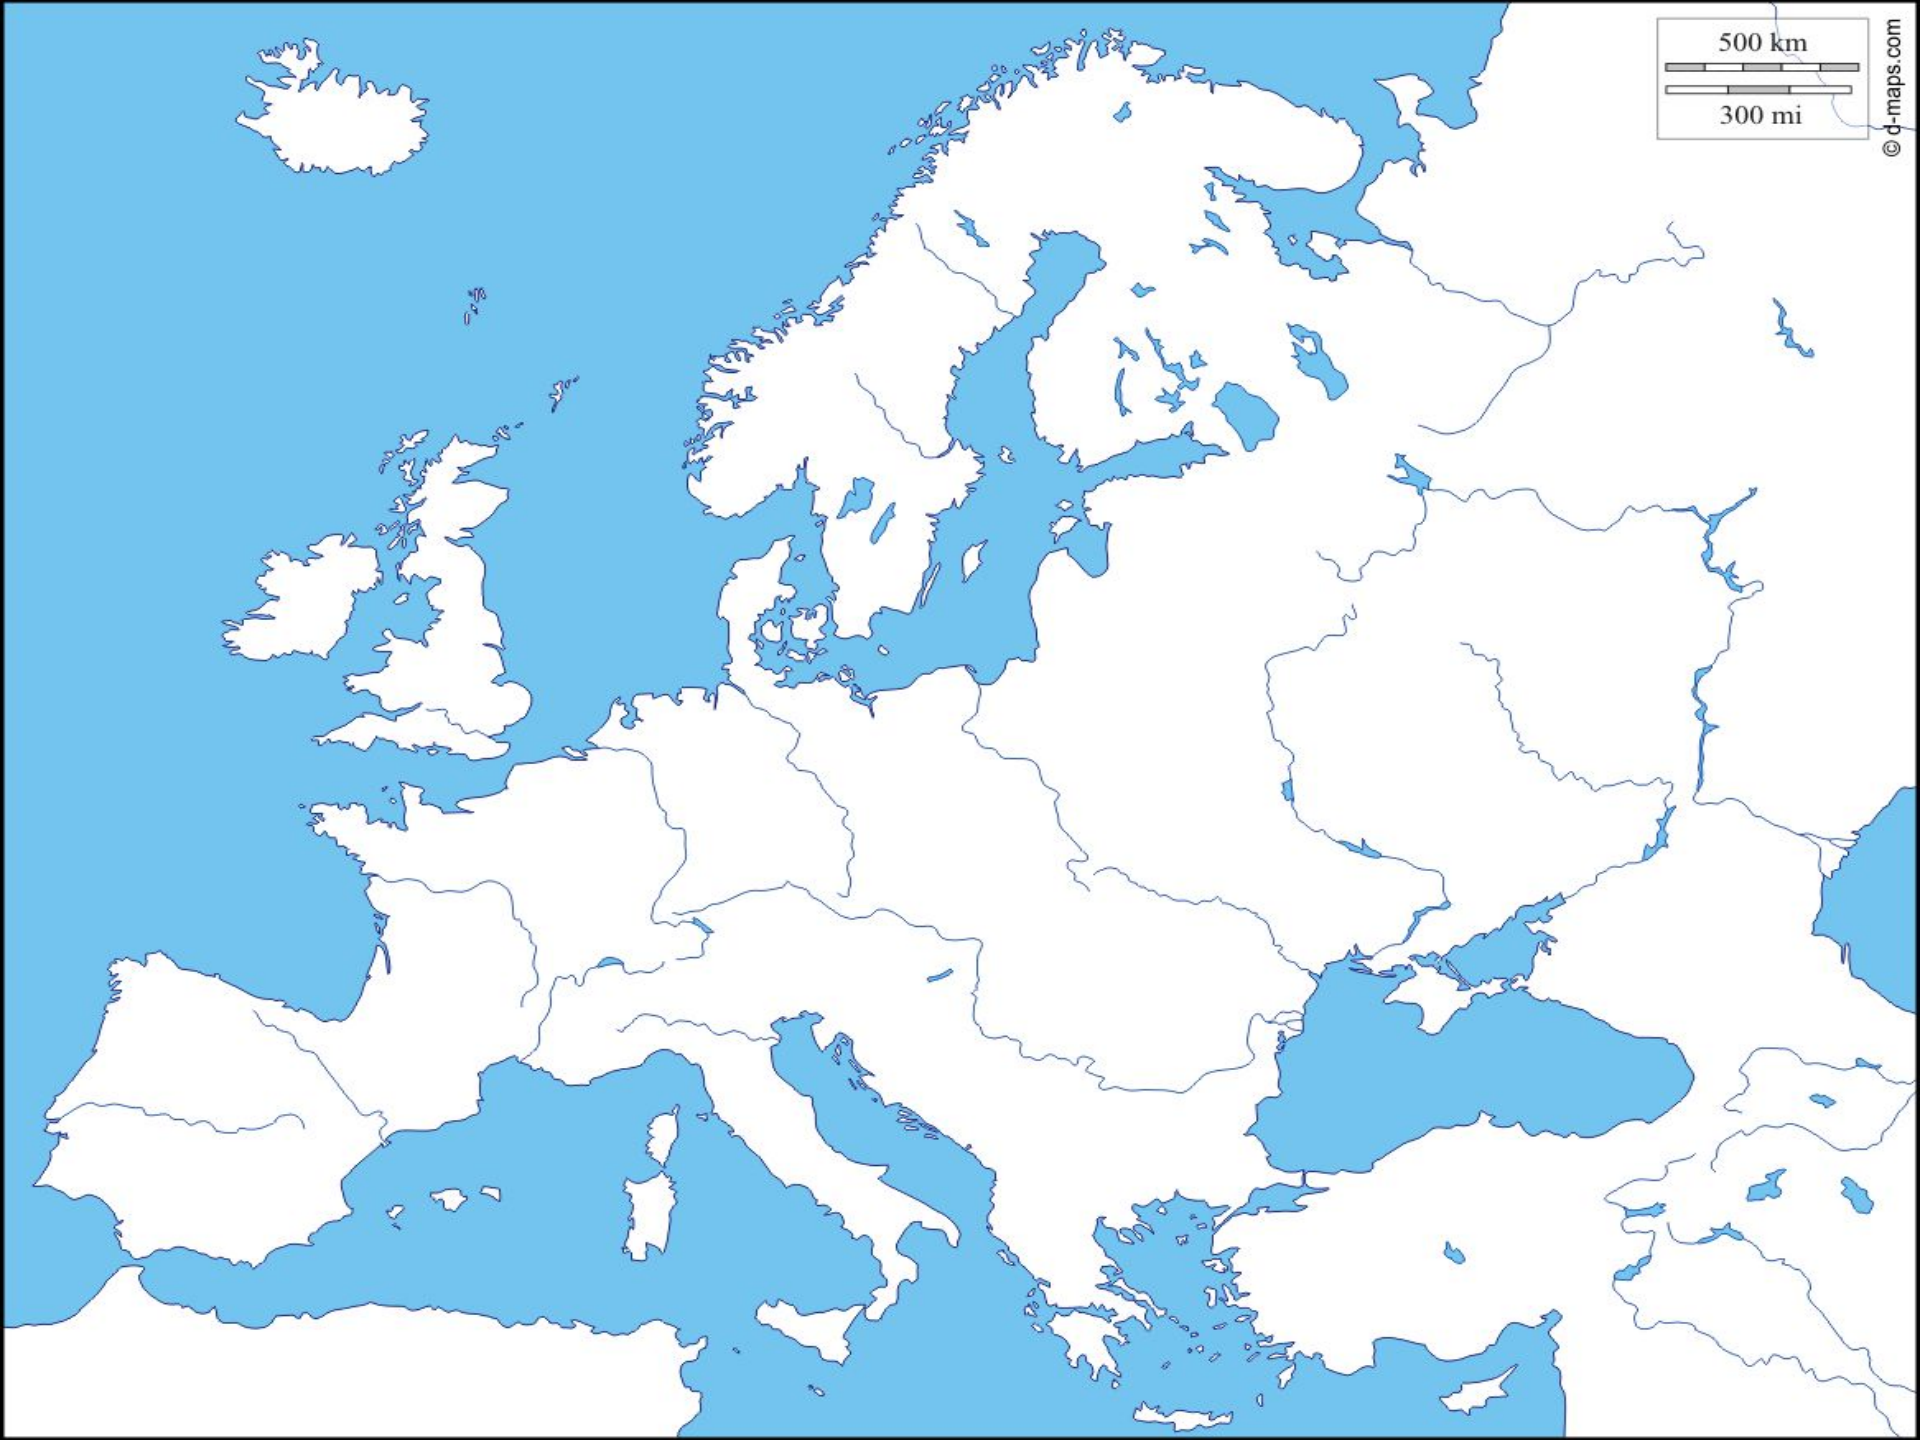

Map projections illustrated with a face

ANUARY 13, 2014 | MAPPING

FIG. 42.—Man's head drawn on globular projection.

FIG. 43.—Man's head plotted on orthographic projection.

FIG. 44.—Man's head plotted on stereographic projection.

FIG. 45.—Man's head plotted on Mercator projection.

Europe

Europe	France	Moldova	Slovakia
Countries/ Territories	Germany	Montenegro	Slovenia
Albania	Great Britain	Netherlands	Spain
Austria	Greece	Northern Ireland	Sweden
Belarus	Hungary	Norway	Switzerland
Belgium	Iceland	Portugal	Ukraine
Bulgaria	Italy	Republic of Ireland	Bosnia-Herzegovina
Croatia	Latvia	Romania	Macedonia
Czech Republic	Lithuania	Serbia	Finland
Denmark	Estonia		
Cities		Geographical Features	
Dublin	Rome	Adriatic Sea	Aegean Sea
London	Warsaw	Baltic Sea	Black Sea
Paris	Prague	North Sea	Mediterranean Sea
Madrid	Sarajevo	Thames River	Rhine River
Lisbon	Belgrade	Elbe River	Volga River
Brussels	Athens	Danube River	Ural Mtns
Amsterdam	Kiev	Caucasus Mtns	Alps Mtns
Berlin	Moscow	Pyrenees Mtns	English Channel
Bern	Oslo	Ionian Sea	Dnieper River
Stockholm	Helsinki	Great European Plain	