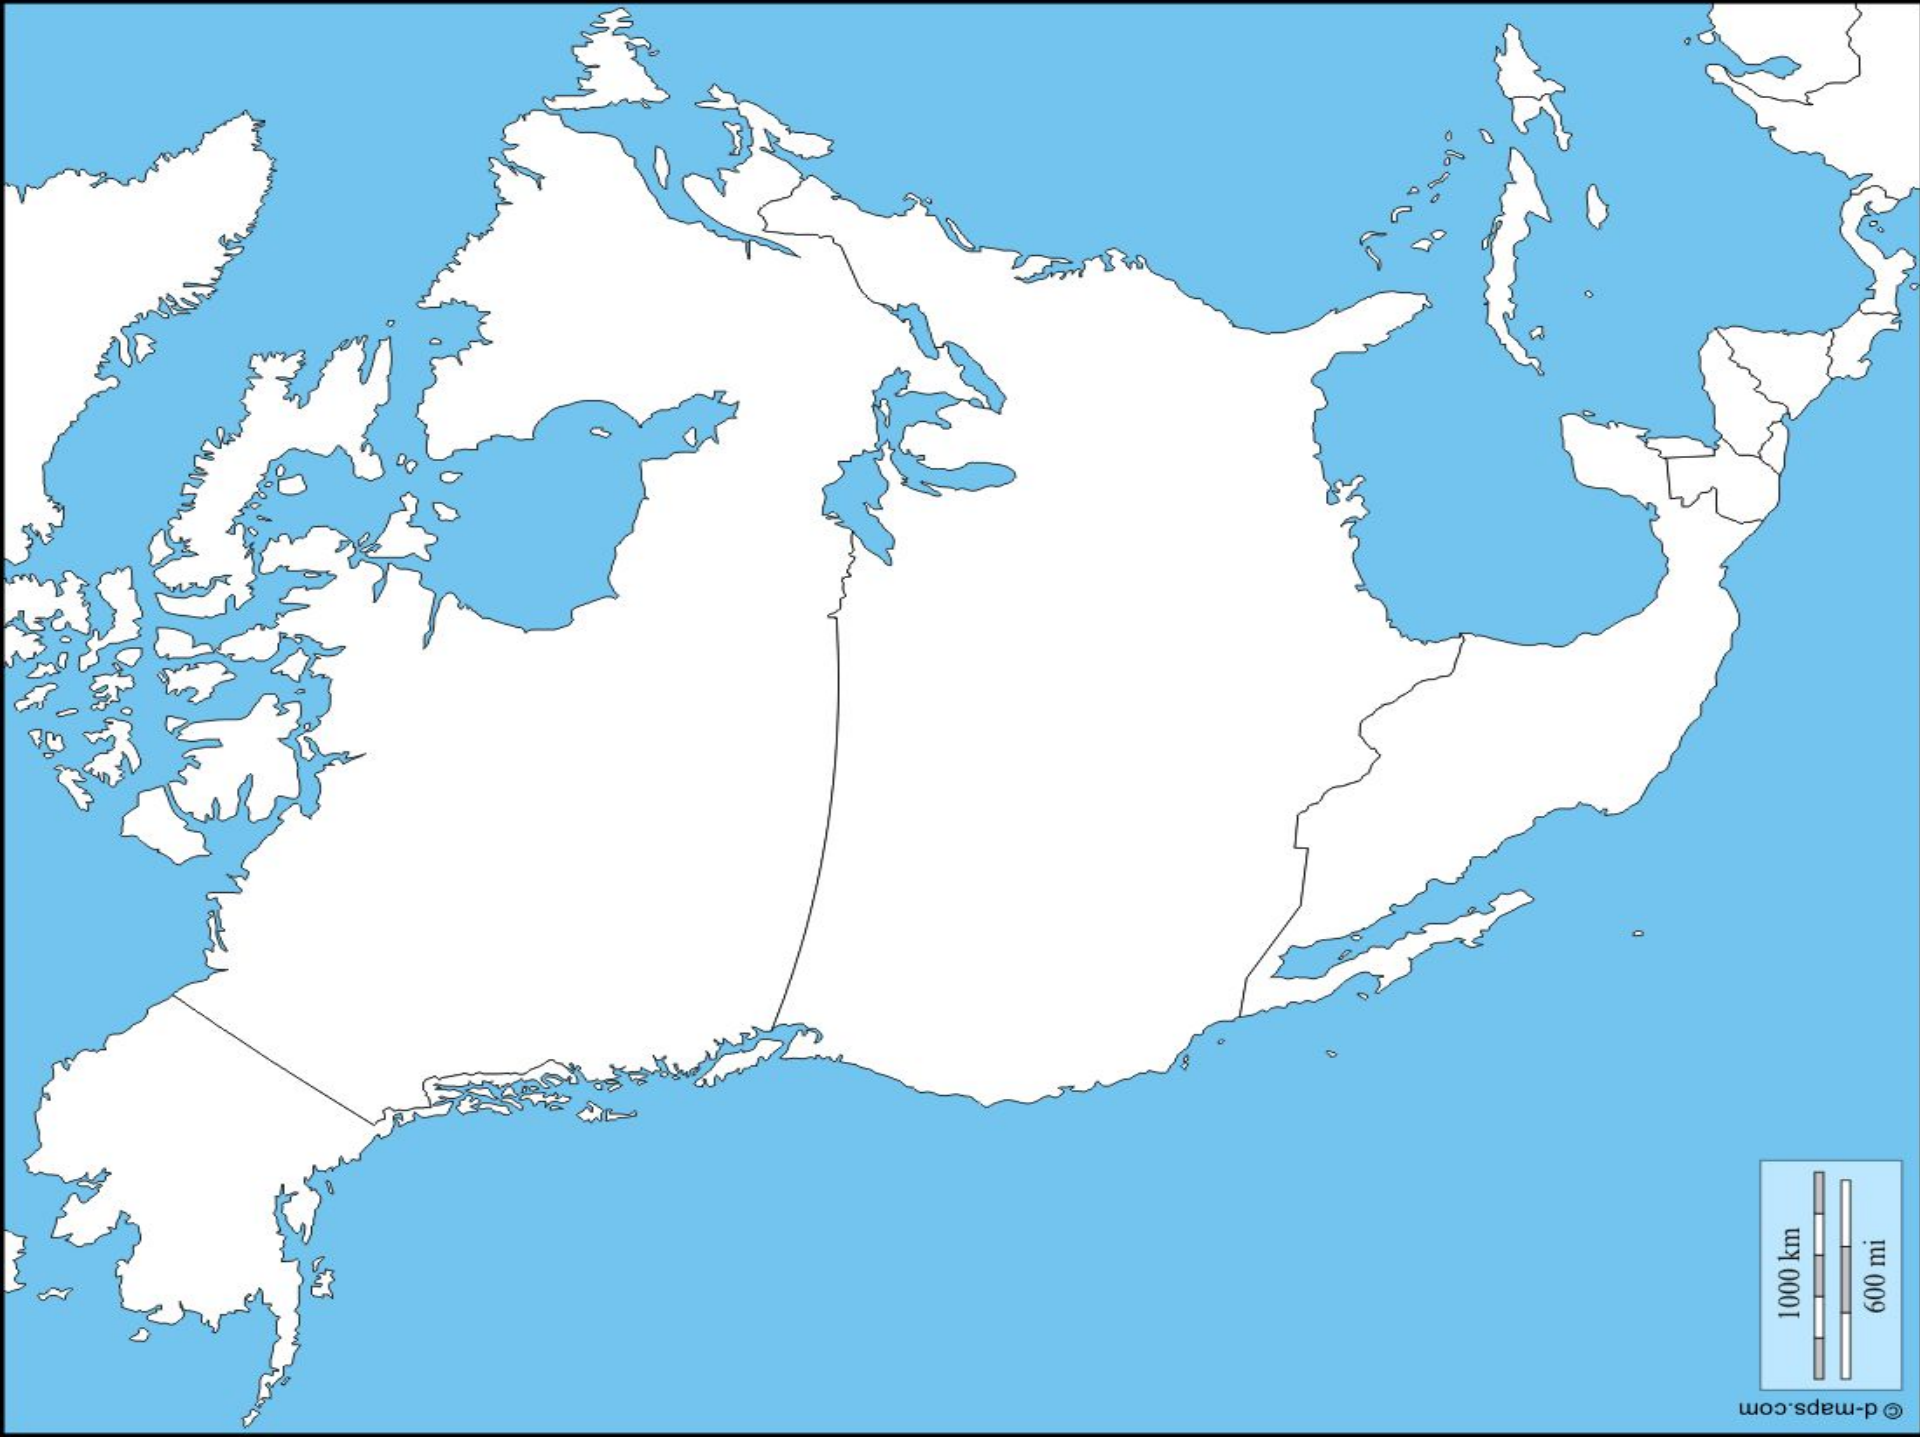

FIG. 45.—Man's head plotted on Mercator projection.

Europe

Europe	France	Moldova	Slovakia
Countries/ Territories	Germany	Montenegro	Slovenia
Albania	Great Britain	Netherlands	Spain
Austria	Greece	Northern Ireland	Sweden
Belarus	Hungary	Norway	Switzerland
Belgium	Iceland	Portugal	Ukraine
Bulgaria	Italy	Republic of Ireland	Bosnia-Herzegovina
Croatia	Latvia	Romania	Macedonia
Czech Republic	Lithuania	Serbia	Finland
Denmark	Estonia		
Cities		Geographical Features	
Dublin	Rome	Adriatic Sea	Aegean Sea
London	Warsaw	Baltic Sea	Black Sea
Paris	Prague	North Sea	Mediterranean Sea
Madrid	Sarajevo	Thames River	Rhine River
Lisbon	Belgrade	Elbe River	Volga River
Brussels	Athens	Danube River	Ural Mtns
Amsterdam	Kiev	Caucasus Mtns	Alps Mtns
Berlin	Moscow	Pyrenees Mtns	English Channel
Bern	Oslo	Ionian Sea	Dnieper River
Stockholm	Helsinki	Great European Plain	

2000 km (equat.)
1000 mi (equat.)

**Southwest
Asia**

Southwest Asia

Countries/ Territories

Yemen	Israel	Bahrain	Iraq
India	Jordan	Saudi Arabia	Oman
Iran	Kuwait	Turkey	United Arab Emirates
Qatar	Lebanon	Syria	Palestine

Africa

Africa	Liberia	Nigeria	Tunisia
Countries	Libya	Rwanda	Zimbabwe
Algeria	Madagascar	Somalia	Democratic Republic of Congo
Angola	Morocco	South Africa	Ivory Coast (Cote D'Ivoire)
Burundi	Mozambique	Sudan	South Sudan
Egypt	Namibia	Tanzania	Mauritania
Ethiopia	Guinea-Bissau	Sierra Leone	Togo
Kenya	Burkina Faso	Guinea	Eritrea
Gambia	Rep. of Congo	Uganda	Malawi
Ghana	Lesotho	Swaziland	Niger
Djibouti	Chad	Central African Rep	Cameroon
Botswana	Zambia	Mali	
Cities	Geographical Features		
Cairo	Atlantic Ocean	Indian Ocean	Kasai River
Cape Town	Mediterranean Sea	Red Sea	Orange River
Johannesburg	Nile River	Sahara Desert	Lake Tanganyika
Monrovia	Kalahari Desert	Congo River	Lake Malawi
Kigali	Great Rift Valley	Lake Victoria	Lake Bangweulu
Pretoria	Atlas Mountains	Sinai Peninsula	Zambezi River
Tripoli	Niger River	Lake Victoria	Lake Chad
Lagos	Lake Turkana	Lake Volta	
Nairobi			
Lagos			